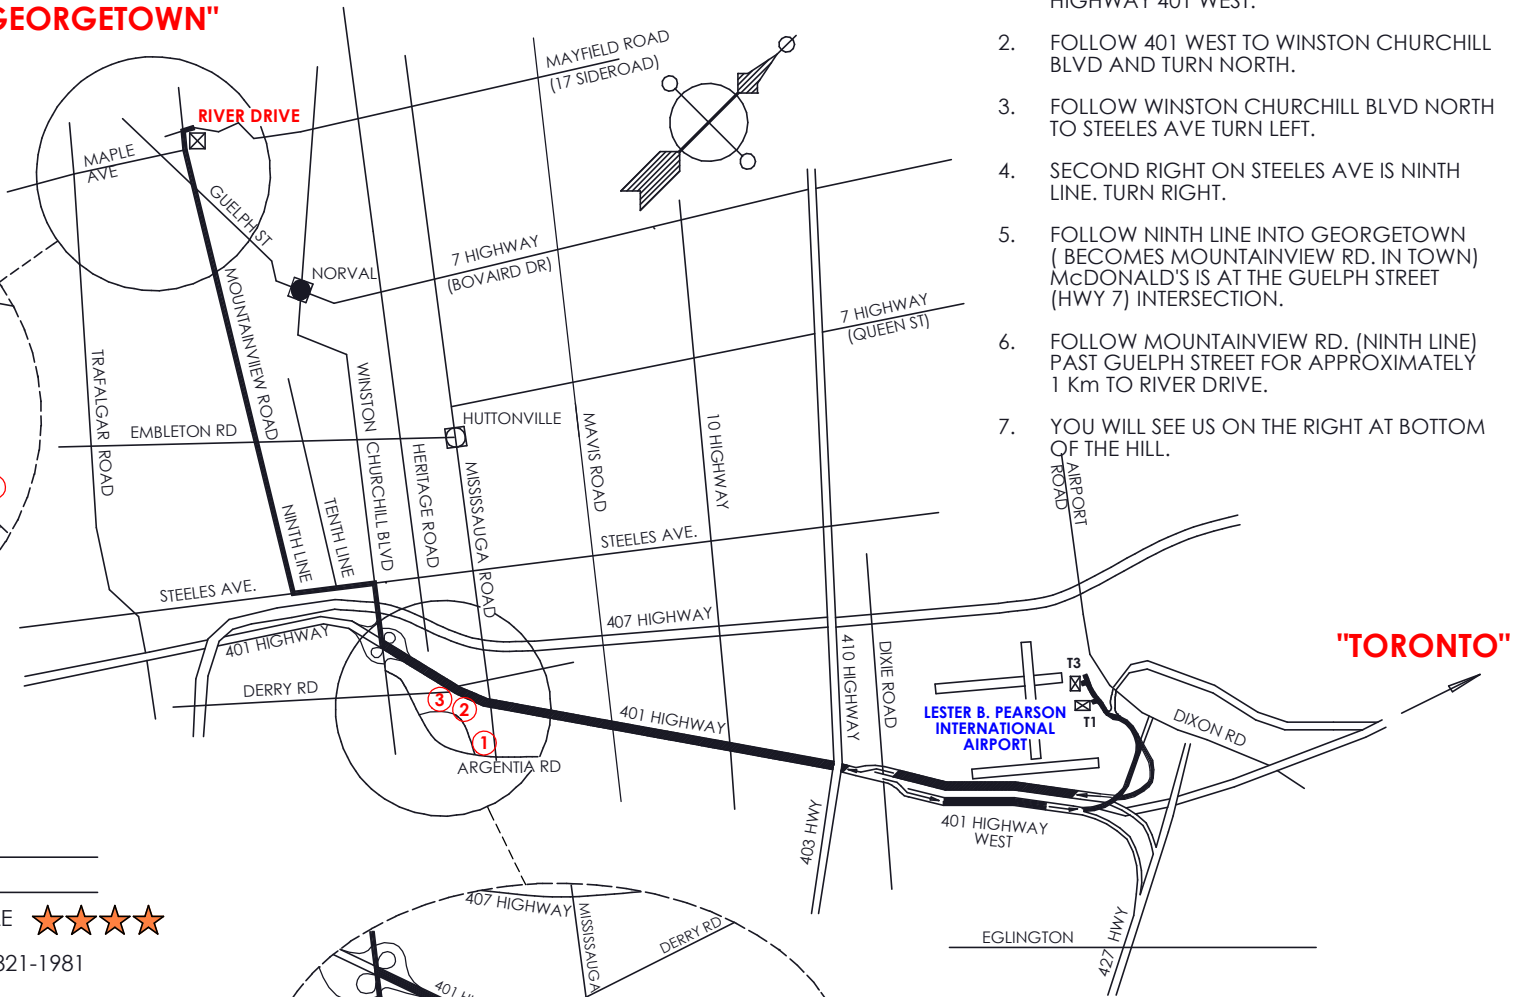

PREFERRED HOTELS

- ① HILTON MISSISSAUGA/MEADOWVALE ★★★★★
  6750 MISSISSAUGA ROAD
  MISSISSAUGA, ONTARIO (905) 821-1981
- ② COURTYARD MARRIOTT ★★★★★
  7015 CENTURY AVENUE
  MISSISSAUGA, ONTARIO (905) 567-5566
- ③ RESIDENCE INN ★★★★★
  7005 CENTURY AVENUE
  MISSISSAUGA, ONTARIO (905) 567-2577

LOCAL HOTEL

- ④ BEST WESTERN (INN ON THE HILL) ★★★
  365 GUELPH STREET
  GEORGETOWN, ONTARIO (905) 877-6986