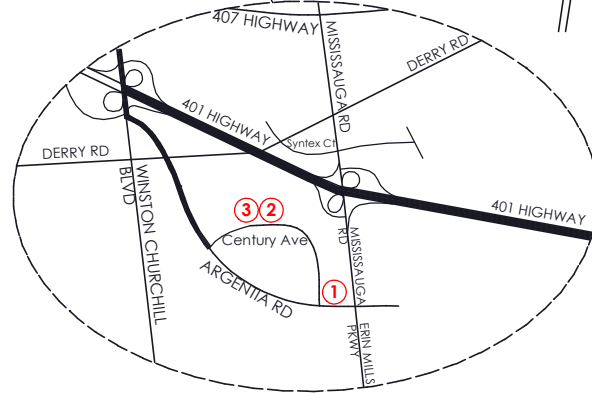

RECOMMENDED ROUTE FROM AIRPORT

1. FOLLOW THE SIGNS FROM THE AIRPORT TO HIGHWAY 401 WEST.
2. FOLLOW 401 WEST TO WINSTON CHURCHILL BLVD AND TURN NORTH.
3. FOLLOW WINSTON CHURCHILL BLVD NORTH TO STEELES AVE TURN LEFT.
4. SECOND RIGHT ON STEELES AVE IS NINTH LINE. TURN RIGHT.
5. FOLLOW NINTH LINE INTO GEORGETOWN (BECOMES MOUNTAINVIEW RD. IN TOWN) McDONALD'S IS AT THE GUELPH STREET (HWY 7) INTERSECTION.
6. FOLLOW MOUNTAINVIEW RD. (NINTH LINE) PAST GUELPH STREET FOR APPROXIMATELY 1 Km TO RIVER DRIVE.
7. YOU WILL SEE US ON THE RIGHT AT BOTTOM OF THE HILL.

"GEORGETOWN"

Communications & Power Industries Canada Inc.

ENLARGED VIEW

PREFERRED HOTELS

- ① HILTON MISSISSAUGA/MEADOWVALE ★★★★★
6750 MISSISSAUGA ROAD
MISSISSAUGA, ONTARIO (905) 821-1981
- ② COURTYARD MARRIOTT ★★★★★
7015 CENTURY AVENUE
MISSISSAUGA, ONTARIO (905) 567-5566
- ③ RESIDENCE INN ★★★★★
7005 CENTURY AVENUE
MISSISSAUGA, ONTARIO (905) 567-2577

LOCAL HOTEL

- ④ BEST WESTERN (INN ON THE HILL) ★★★
365 GUELPH STREET
GEORGETOWN, ONTARIO (905) 877-6986

45 River Drive / Georgetown / Ontario / Canada / L7G 2J4
(905) 877-0161 FAX: (905) 877-5327