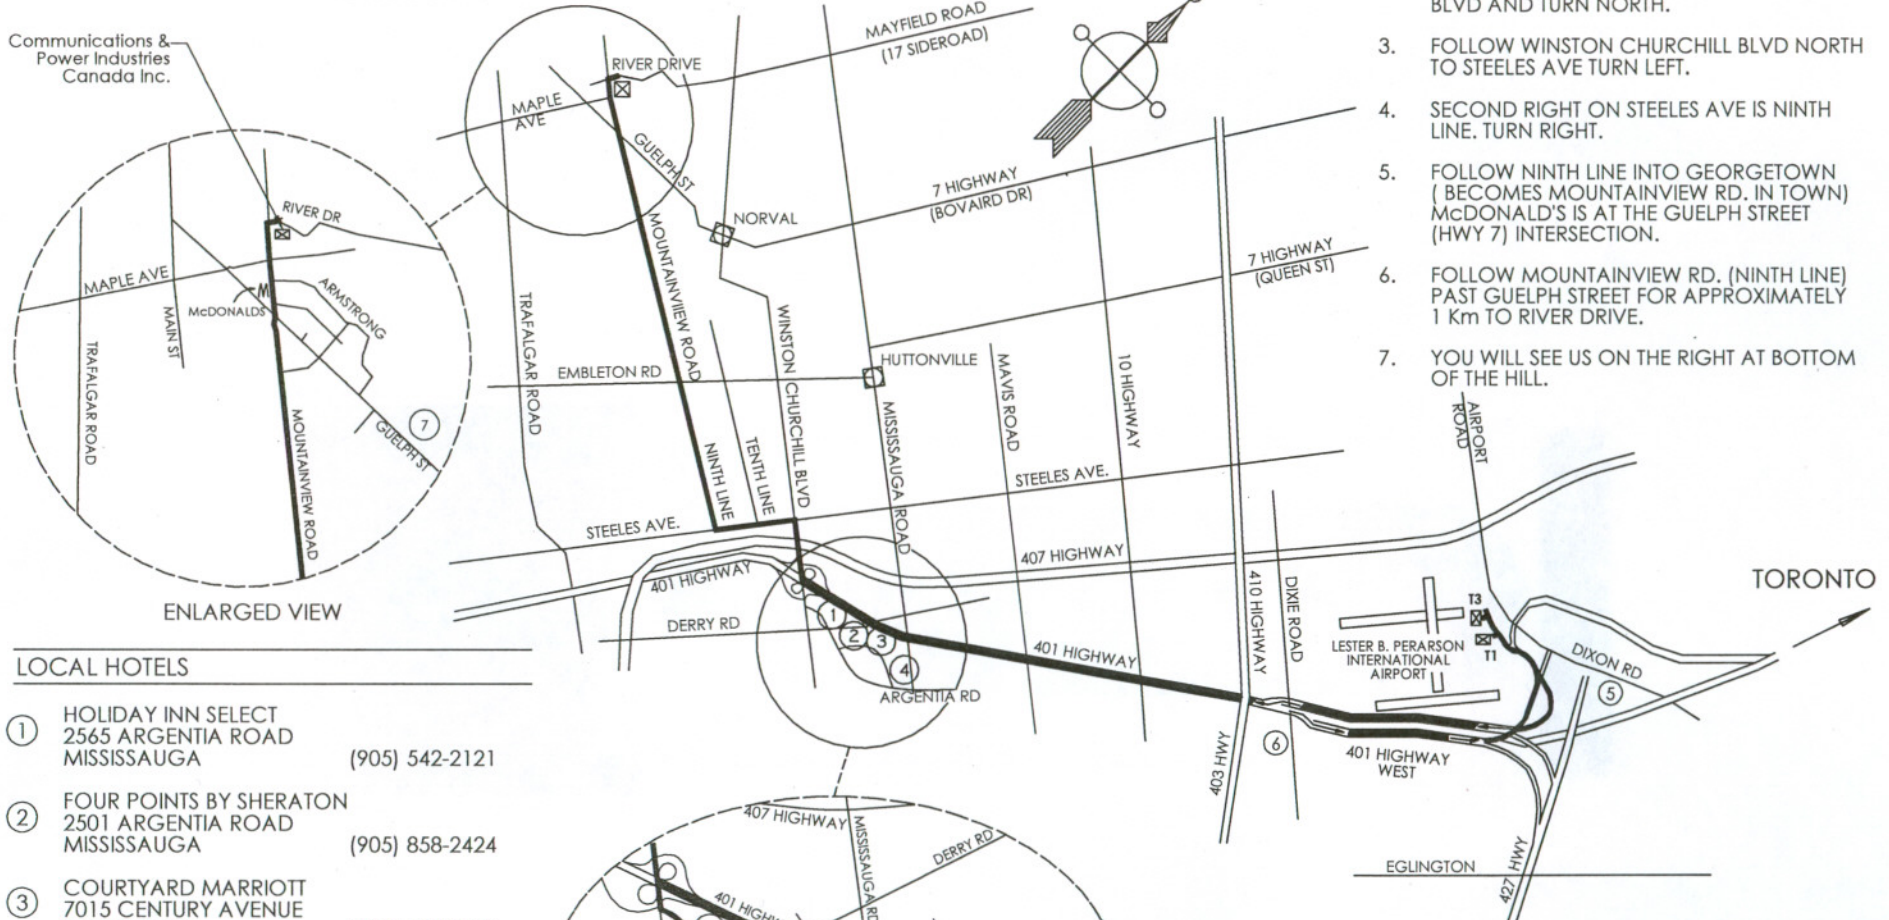

RECOMMENDED ROUTE FROM AIRPORT

1. FOLLOW THE SIGNS FROM THE AIRPORT TO HIGHWAY 401 WEST.
2. FOLLOW 401 WEST TO WINSTON CHURCHILL BLVD AND TURN NORTH.
3. FOLLOW WINSTON CHURCHILL BLVD NORTH TO STEELES AVE TURN LEFT.
4. SECOND RIGHT ON STEELES AVE IS NINTH LINE. TURN RIGHT.
5. FOLLOW NINTH LINE INTO GEORGETOWN (BECOMES MOUNTAINVIEW RD. IN TOWN) McDONALD'S IS AT THE GUELPH STREET (HWY 7) INTERSECTION.
6. FOLLOW MOUNTAINVIEW RD. (NINTH LINE) PAST GUELPH STREET FOR APPROXIMATELY 1 Km TO RIVER DRIVE.
7. YOU WILL SEE US ON THE RIGHT AT BOTTOM OF THE HILL.

GEORGETOWN

Communications & Power Industries Canada Inc.

ENLARGED VIEW

LOCAL HOTELS

- | | | |
|---|--|----------------|
| ① | HOLIDAY INN SELECT
2565 ARGENTIA ROAD
MISSISSAUGA | (905) 542-2121 |
| ② | FOUR POINTS BY SHERATON
2501 ARGENTIA ROAD
MISSISSAUGA | (905) 858-2424 |
| ③ | COURTYARD MARRIOTT
7015 CENTURY AVENUE
MISSISSAUGA | (905) 567-5566 |
| ④ | DELTA MEADOWVALE INN
6750 MISSISSAUGA ROAD
MISSISSAUGA | (905) 821-1981 |
| ⑤ | DOUBLETREE BY HILTON
655 DIXON ROAD
MISSISSAUGA | (416) 244-1711 |
| ⑥ | DELTA TORONTO AIRPORT WEST HOTEL
5444 DIXIE ROAD
MISSISSAUGA | (905) 624-1144 |
| ⑦ | BEST WESTERN (INN ON THE HILL)
365 GUELPH STREET
GEORGETOWN | (905) 877-6986 |