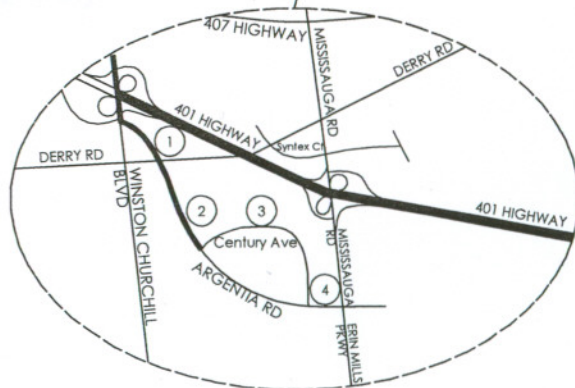

RECOMMENDED ROUTE FROM AIRPORT

1. FOLLOW THE SIGNS FROM THE AIRPORT TO HIGHWAY 401 WEST.
2. FOLLOW 401 WEST TO WINSTON CHURCHILL BLVD AND TURN NORTH.
3. FOLLOW WINSTON CHURCHILL BLVD NORTH TO STEELES AVE TURN LEFT.
4. SECOND RIGHT ON STEELES AVE IS NINTH LINE. TURN RIGHT.
5. FOLLOW NINTH LINE INTO GEORGETOWN (BECOMES MOUNTAINVIEW RD. IN TOWN) McDONALD'S IS AT THE GUELPH STREET (HWY 7) INTERSECTION.
6. FOLLOW MOUNTAINVIEW RD. (NINTH LINE) PAST GUELPH STREET FOR APPROXIMATELY 1 Km TO RIVER DRIVE.
7. YOU WILL SEE US ON THE RIGHT AT BOTTOM OF THE HILL.

GEORGETOWN

Communications & Power Industries Canada Inc.

ENLARGED VIEW

LOCAL HOTELS

- | | | |
|---|--|----------------|
| ① | HOLIDAY INN SELECT
2565 ARGENTIA ROAD
MISSISSAUGA | (905) 542-2121 |
| ② | FOUR POINTS BY SHERATON
2501 ARGENTIA ROAD
MISSISSAUGA | (905) 858-2424 |
| ③ | COURTYARD MARRIOTT
7015 CENTURY AVENUE
MISSISSAUGA | (905) 567-5566 |
| ④ | DELTA MEADOWVALE INN
6750 MISSISSAUGA ROAD
MISSISSAUGA | (905) 821-1981 |
| ⑤ | DOUBLETREE BY HILTON
655 DIXON ROAD
MISSISSAUGA | (416) 244-1711 |
| ⑥ | DELTA TORONTO AIRPORT WEST HOTEL
5444 DIXIE ROAD
MISSISSAUGA | (905) 624-1144 |
| ⑦ | BEST WESTERN (INN ON THE HILL)
365 GUELPH STREET
GEORGETOWN | (905) 877-6986 |