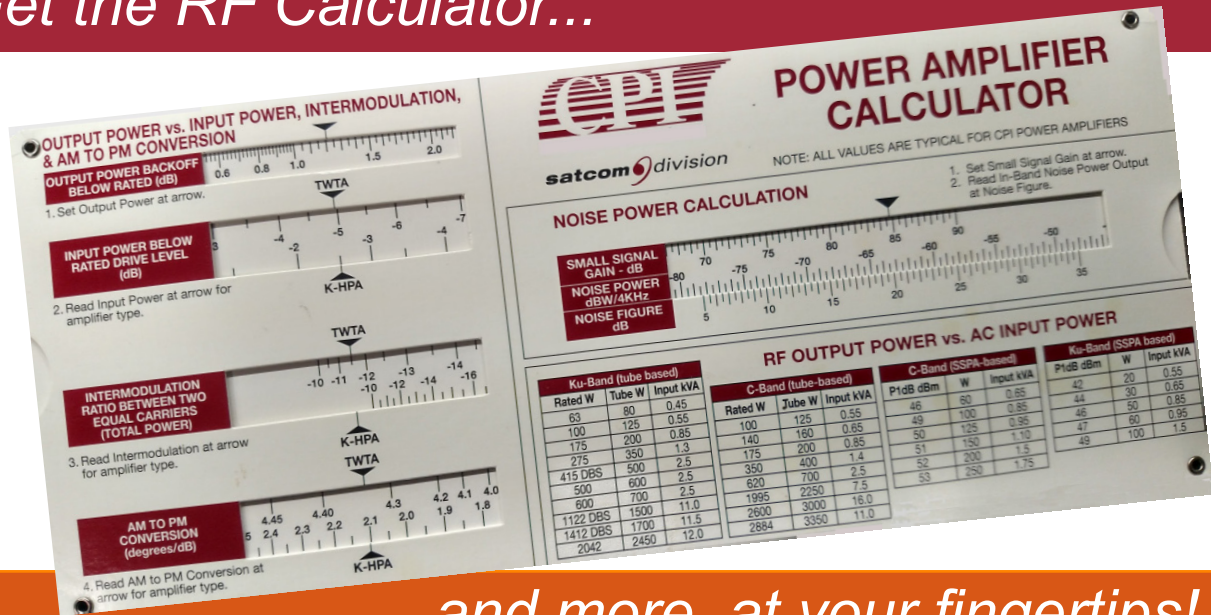

Introducing CPI Satcom's mobile app

Get the RF Calculator...

...and more, at your fingertips!

Includes:

- RF Calculator
 - Linearity
 - Power
 - Waveguide performance
- Amplifier datasheets & specs
- CPI product support information
- ...and much more!