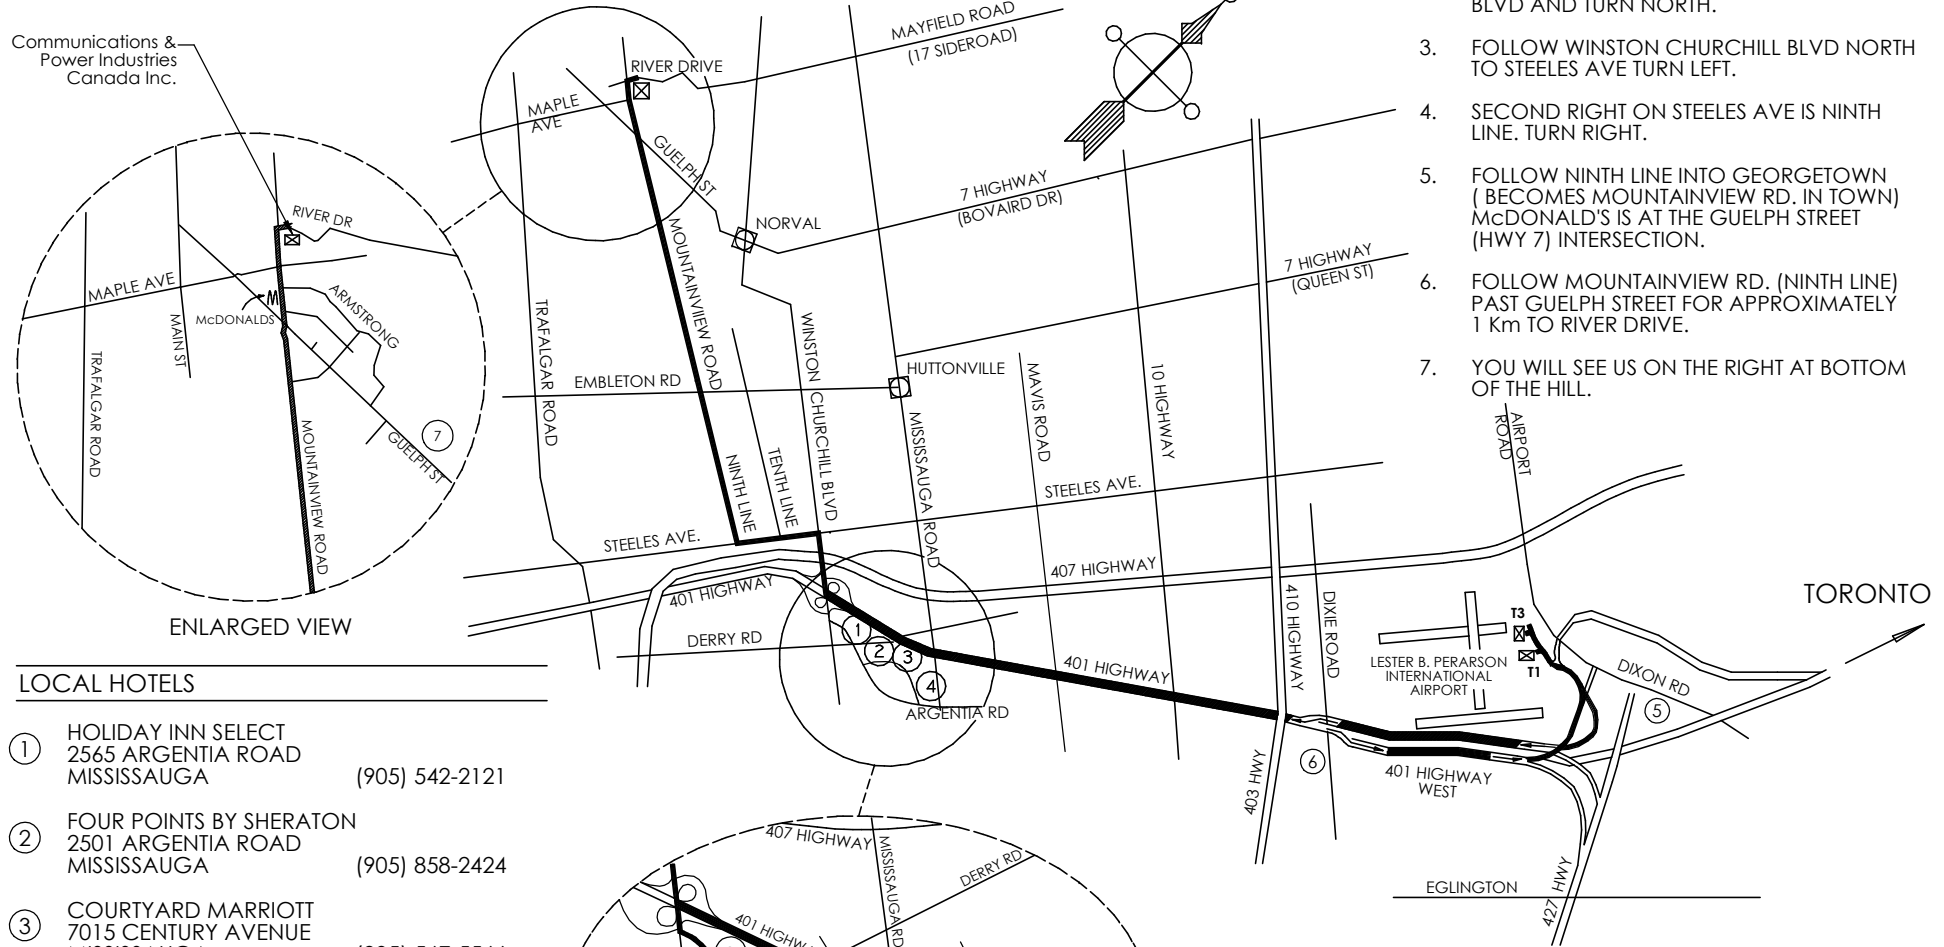

RECOMMENDED ROUTE FROM AIRPORT

1. FOLLOW THE SIGNS FROM THE AIRPORT TO HIGHWAY 401 WEST.
2. FOLLOW 401 WEST TO WINSTON CHURCHILL BLVD AND TURN NORTH.
3. FOLLOW WINSTON CHURCHILL BLVD NORTH TO STEELES AVE TURN LEFT.
4. SECOND RIGHT ON STEELES AVE IS NINTH LINE. TURN RIGHT.
5. FOLLOW NINTH LINE INTO GEORGETOWN (BECOMES MOUNTAINVIEW RD. IN TOWN) McDONALD'S IS AT THE GUELPH STREET (HWY 7) INTERSECTION.
6. FOLLOW MOUNTAINVIEW RD. (NINTH LINE) PAST GUELPH STREET FOR APPROXIMATELY 1 Km TO RIVER DRIVE.
7. YOU WILL SEE US ON THE RIGHT AT BOTTOM OF THE HILL.

GEORGETOWN

Communications & Power Industries Canada Inc.

ENLARGED VIEW

LOCAL HOTELS

- ① HOLIDAY INN SELECT
2565 ARGENTIA ROAD
MISSISSAUGA (905) 542-2121
- ② FOUR POINTS BY SHERATON
2501 ARGENTIA ROAD
MISSISSAUGA (905) 858-2424
- ③ COURTYARD MARRIOTT
7015 CENTURY AVENUE
MISSISSAUGA (905) 567-5566
- ④ DELTA MEADOWVALE INN
6750 MISSISSAUGA ROAD
MISSISSAUGA (905) 821-1981
- ⑤ INTERNATIONAL PLAZA HOTEL
655 DIXON ROAD
MISSISSAUGA (416) 244-1711
- ⑥ DELTA TORONTO AIRPORT WEST HOTEL
5444 DIXIE ROAD
MISSISSAUGA (905) 624-1144
- ⑦ BEST WESTERN (INN ON THE HILL)
365 GUELPH STREET
GEORGETOWN (905) 877-6986