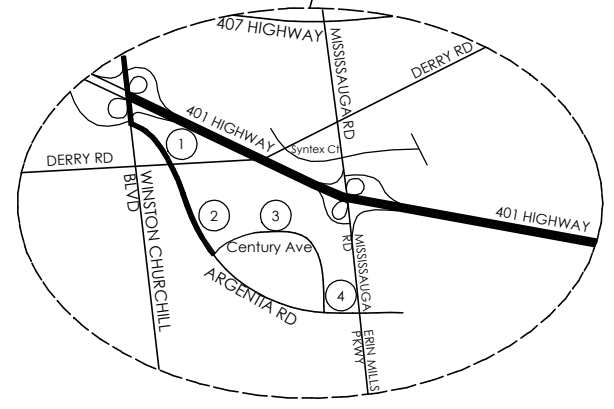

RECOMMENDED ROUTE FROM AIRPORT

1. FOLLOW THE SIGNS FROM THE AIRPORT TO HIGHWAY 401 WEST.
2. FOLLOW 401 WEST TO WINSTON CHURCHILL BLVD AND TURN NORTH.
3. FOLLOW WINSTON CHURCHILL BLVD NORTH TO STEELES AVE TURN LEFT.
4. SECOND RIGHT ON STEELES AVE IS NINTH LINE. TURN RIGHT.
5. FOLLOW NINTH LINE INTO GEORGETOWN (BECOMES MOUNTAINVIEW RD. IN TOWN) McDONALD'S IS AT THE GUELPH STREET (HWY 7) INTERSECTION.
6. FOLLOW MOUNTAINVIEW RD. (NINTH LINE) PAST GUELPH STREET FOR APPROXIMATELY 1 Km TO RIVER DRIVE.
7. YOU WILL SEE US ON THE RIGHT AT BOTTOM OF THE HILL.

GEORGETOWN

Communications & Power Industries Canada Inc.

ENLARGED VIEW

LOCAL HOTELS

- ① HOLIDAY INN SELECT
2565 ARGENTIA ROAD
MISSISSAUGA (905) 542-2121
- ② FOUR POINTS BY SHERATON
2501 ARGENTIA ROAD
MISSISSAUGA (905) 858-2424
- ③ COURTYARD MARRIOTT
7015 CENTURY AVENUE
MISSISSAUGA (905) 567-5566
- ④ DELTA MEADOWVALE INN
6750 MISSISSAUGA ROAD
MISSISSAUGA (905) 821-1981
- ⑤ INTERNATIONAL PLAZA HOTEL
655 DIXON ROAD
MISSISSAUGA (416) 244-1711
- ⑥ DELTA TORONTO AIRPORT WEST HOTEL
5444 DIXIE ROAD
MISSISSAUGA (905) 624-1144
- ⑦ BEST WESTERN (INN ON THE HILL)
365 GUELPH STREET
GEORGETOWN (905) 877-6986