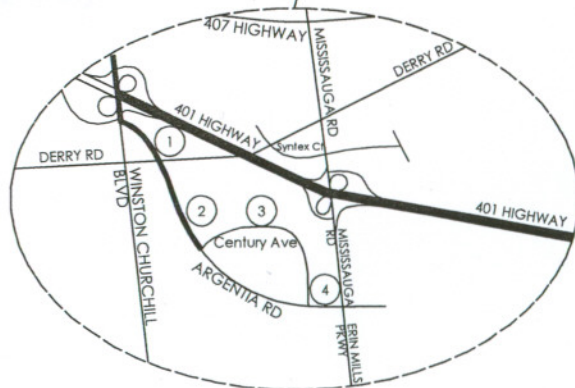

RECOMMENDED ROUTE FROM AIRPORT

1. FOLLOW THE SIGNS FROM THE AIRPORT TO HIGHWAY 401 WEST.
2. FOLLOW 401 WEST TO WINSTON CHURCHILL BLVD AND TURN NORTH.
3. FOLLOW WINSTON CHURCHILL BLVD NORTH TO STEELES AVE TURN LEFT.
4. SECOND RIGHT ON STEELES AVE IS NINTH LINE. TURN RIGHT.
5. FOLLOW NINTH LINE INTO GEORGETOWN ( BECOMES MOUNTAINVIEW RD. IN TOWN) McDONALD'S IS AT THE GUELPH STREET (HWY 7) INTERSECTION.
6. FOLLOW MOUNTAINVIEW RD. (NINTH LINE) PAST GUELPH STREET FOR APPROXIMATELY 1 Km TO RIVER DRIVE.
7. YOU WILL SEE US ON THE RIGHT AT BOTTOM OF THE HILL.

GEORGETOWN

Communications & Power Industries Canada Inc.

ENLARGED VIEW

LOCAL HOTELS

- |   |  |                |
|---|--|----------------|
| ① | HOLIDAY INN SELECT<br>2565 ARGENTIA ROAD<br>MISSISSAUGA            | (905) 542-2121 |
| ② | FOUR POINTS BY SHERATON<br>2501 ARGENTIA ROAD<br>MISSISSAUGA       | (905) 858-2424 |
| ③ | COURTYARD MARRIOTT<br>7015 CENTURY AVENUE<br>MISSISSAUGA           | (905) 567-5566 |
| ④ | DELTA MEADOWVALE INN<br>6750 MISSISSAUGA ROAD<br>MISSISSAUGA       | (905) 821-1981 |
| ⑤ | DOUBLETREE BY HILTON<br>655 DIXON ROAD<br>MISSISSAUGA              | (416) 244-1711 |
| ⑥ | DELTA TORONTO AIRPORT WEST HOTEL<br>5444 DIXIE ROAD<br>MISSISSAUGA | (905) 624-1144 |
| ⑦ | BEST WESTERN (INN ON THE HILL)<br>365 GUELPH STREET<br>GEORGETOWN  | (905) 877-6986 |