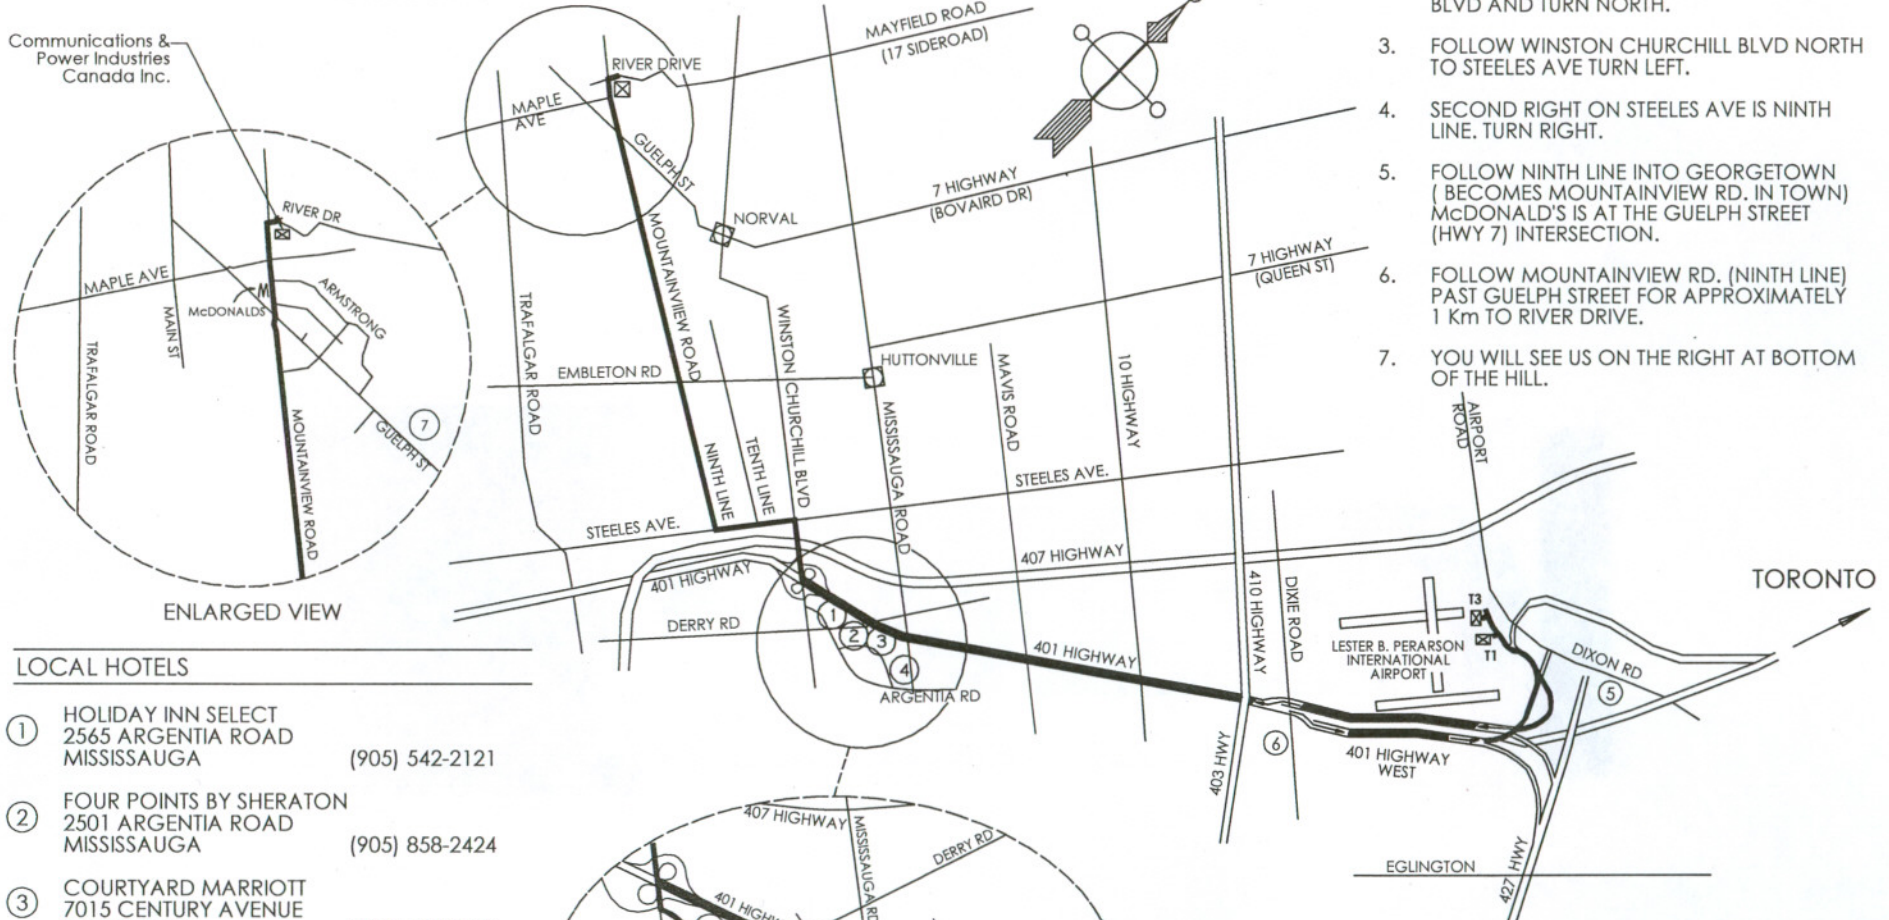

RECOMMENDED ROUTE FROM AIRPORT

1. FOLLOW THE SIGNS FROM THE AIRPORT TO HIGHWAY 401 WEST.
2. FOLLOW 401 WEST TO WINSTON CHURCHILL BLVD AND TURN NORTH.
3. FOLLOW WINSTON CHURCHILL BLVD NORTH TO STEELES AVE TURN LEFT.
4. SECOND RIGHT ON STEELES AVE IS NINTH LINE. TURN RIGHT.
5. FOLLOW NINTH LINE INTO GEORGETOWN ( BECOMES MOUNTAINVIEW RD. IN TOWN) McDONALD'S IS AT THE GUELPH STREET (HWY 7) INTERSECTION.
6. FOLLOW MOUNTAINVIEW RD. (NINTH LINE) PAST GUELPH STREET FOR APPROXIMATELY 1 Km TO RIVER DRIVE.
7. YOU WILL SEE US ON THE RIGHT AT BOTTOM OF THE HILL.

GEORGETOWN

Communications & Power Industries Canada Inc.

ENLARGED VIEW

LOCAL HOTELS

- |   |  |                |
|---|--|----------------|
| ① | HOLIDAY INN SELECT<br>2565 ARGENTIA ROAD<br>MISSISSAUGA            | (905) 542-2121 |
| ② | FOUR POINTS BY SHERATON<br>2501 ARGENTIA ROAD<br>MISSISSAUGA       | (905) 858-2424 |
| ③ | COURTYARD MARRIOTT<br>7015 CENTURY AVENUE<br>MISSISSAUGA           | (905) 567-5566 |
| ④ | DELTA MEADOWVALE INN<br>6750 MISSISSAUGA ROAD<br>MISSISSAUGA       | (905) 821-1981 |
| ⑤ | DOUBLETREE BY HILTON<br>655 DIXON ROAD<br>MISSISSAUGA              | (416) 244-1711 |
| ⑥ | DELTA TORONTO AIRPORT WEST HOTEL<br>5444 DIXIE ROAD<br>MISSISSAUGA | (905) 624-1144 |
| ⑦ | BEST WESTERN (INN ON THE HILL)<br>365 GUELPH STREET<br>GEORGETOWN  | (905) 877-6986 |