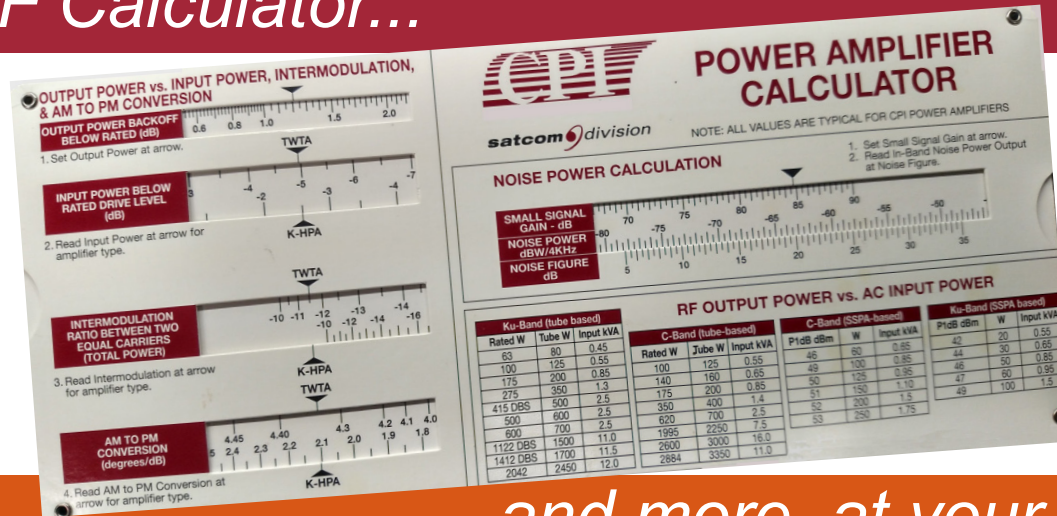

Introducing CPI Satcom's mobile app

Get the RF Calculator...

...and more, at your fingertips!

Includes:

1. RF Calculator
     - Linearity
     - Power
     - Waveguide performance
   - Amplifier datasheets & specs
   - CPI product support information
2. ...and much more!

Click [HERE](#) to explore the desktop version.