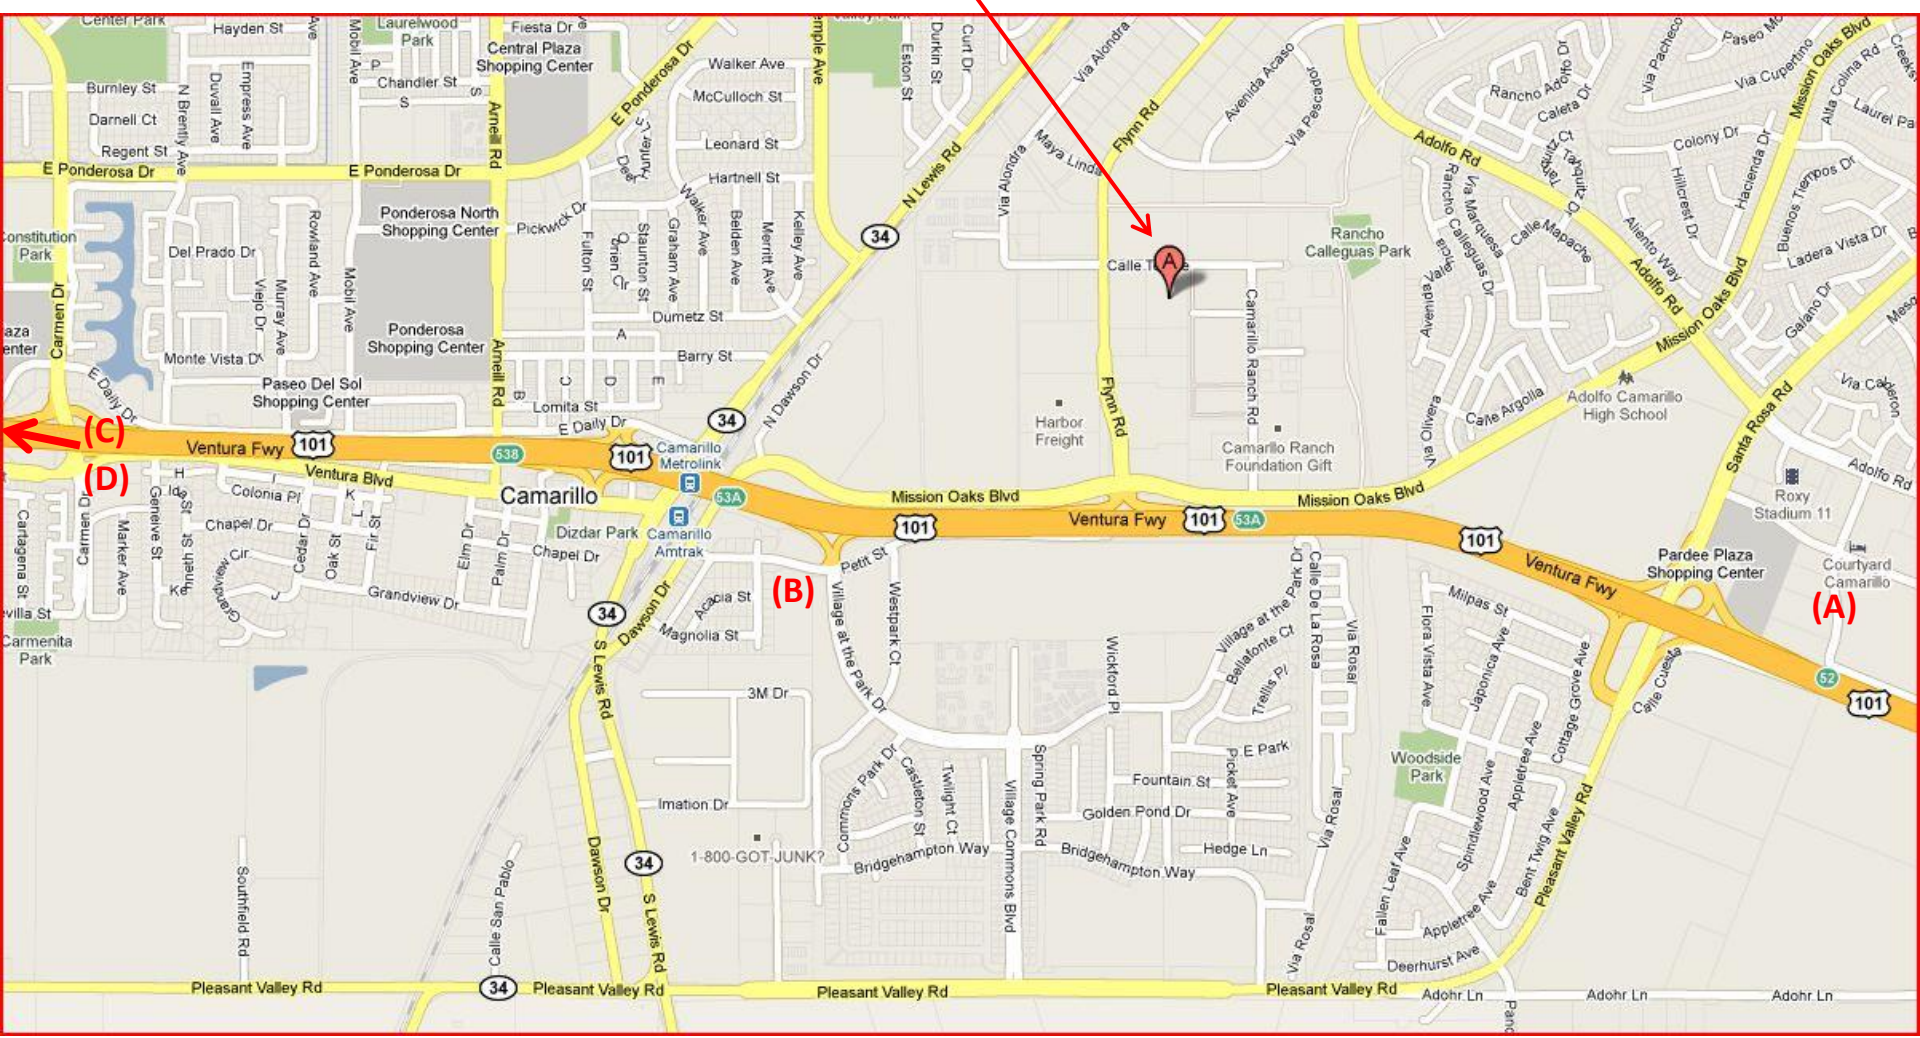

CPI Malibu Division
3670-A Calle Tecate
Camarillo, CA 93012-5060