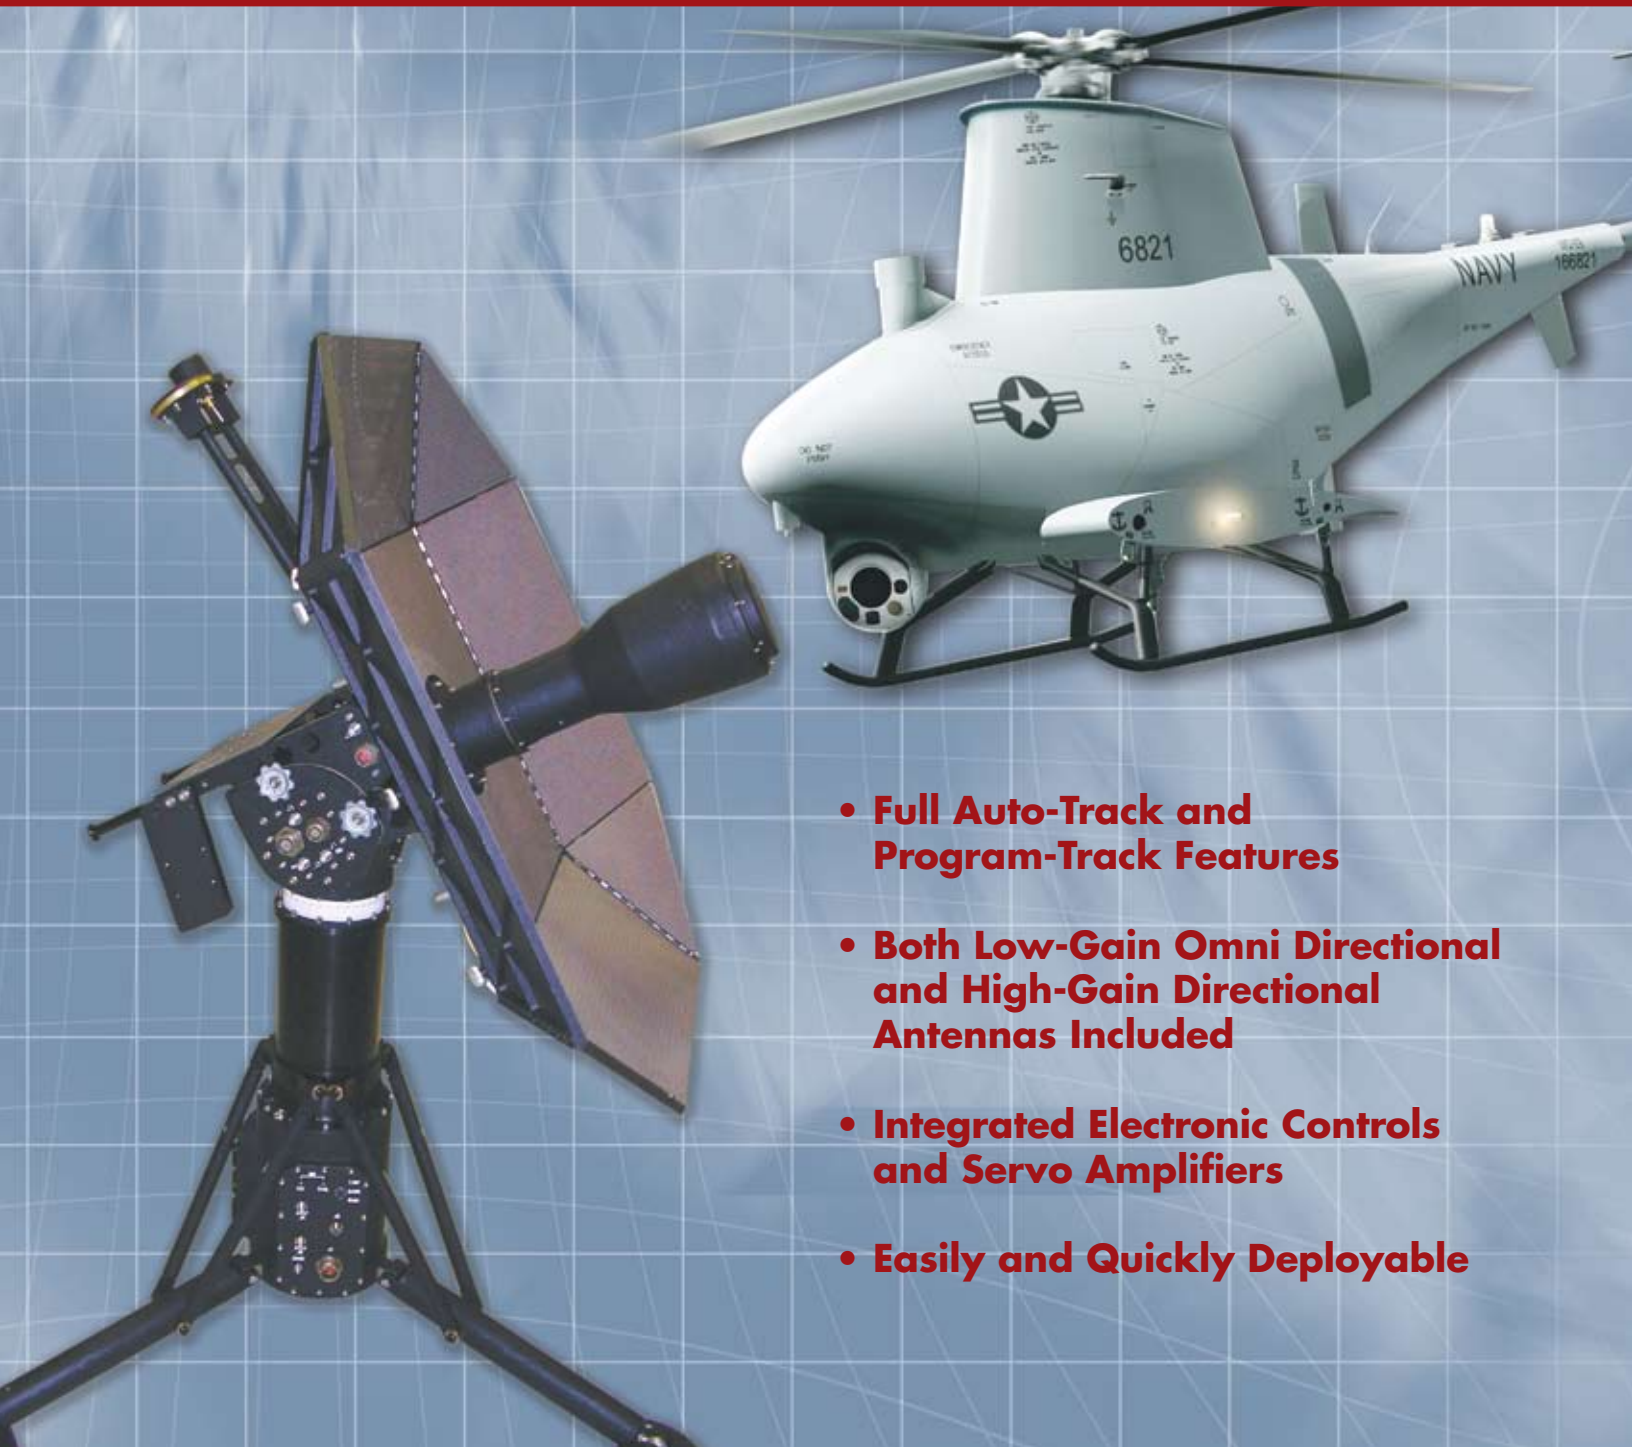

Tactical Common Data Link (TCDL) Solutions

- **Full Auto-Track and Program-Track Features**
- **Both Low-Gain Omni Directional and High-Gain Directional Antennas Included**
- **Integrated Electronic Controls and Servo Amplifiers**
- **Easily and Quickly Deployable**

ADVANCED ANTENNA TECHNOLOGY

For over 33 years CPI's Malibu Division has provided customers solutions to antenna requirements from 1 to 100 Ghz. Some of our products include phased arrays, stabilized shipboard tracking antennas, edge and tilt scanning antennas and conformal electronic scanning antennas.